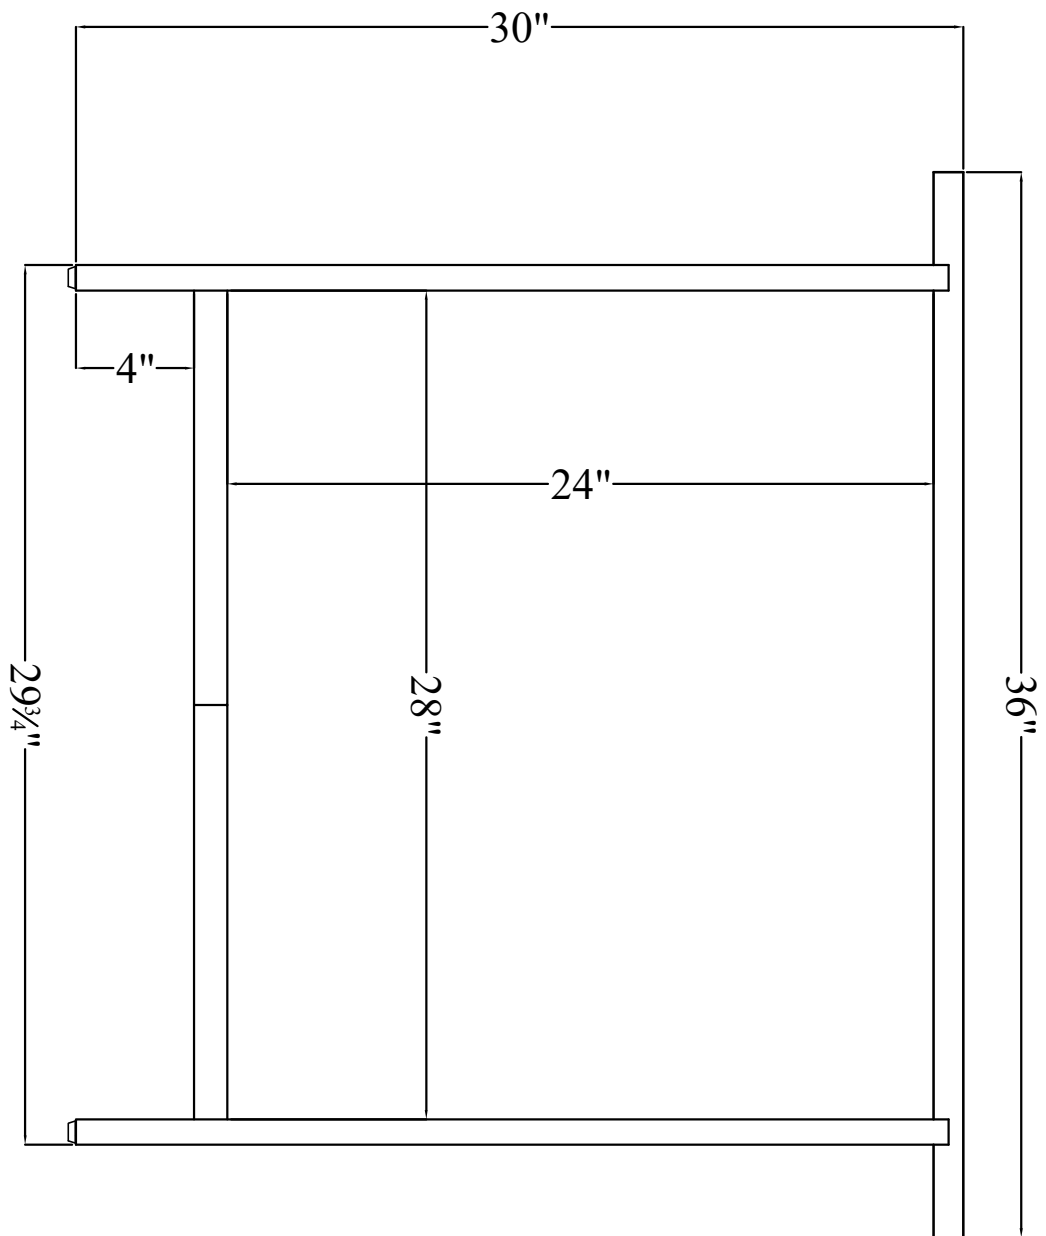

FRONT VIEW

AWRE1420 NARROW CONSOLE

SIDE VIEW